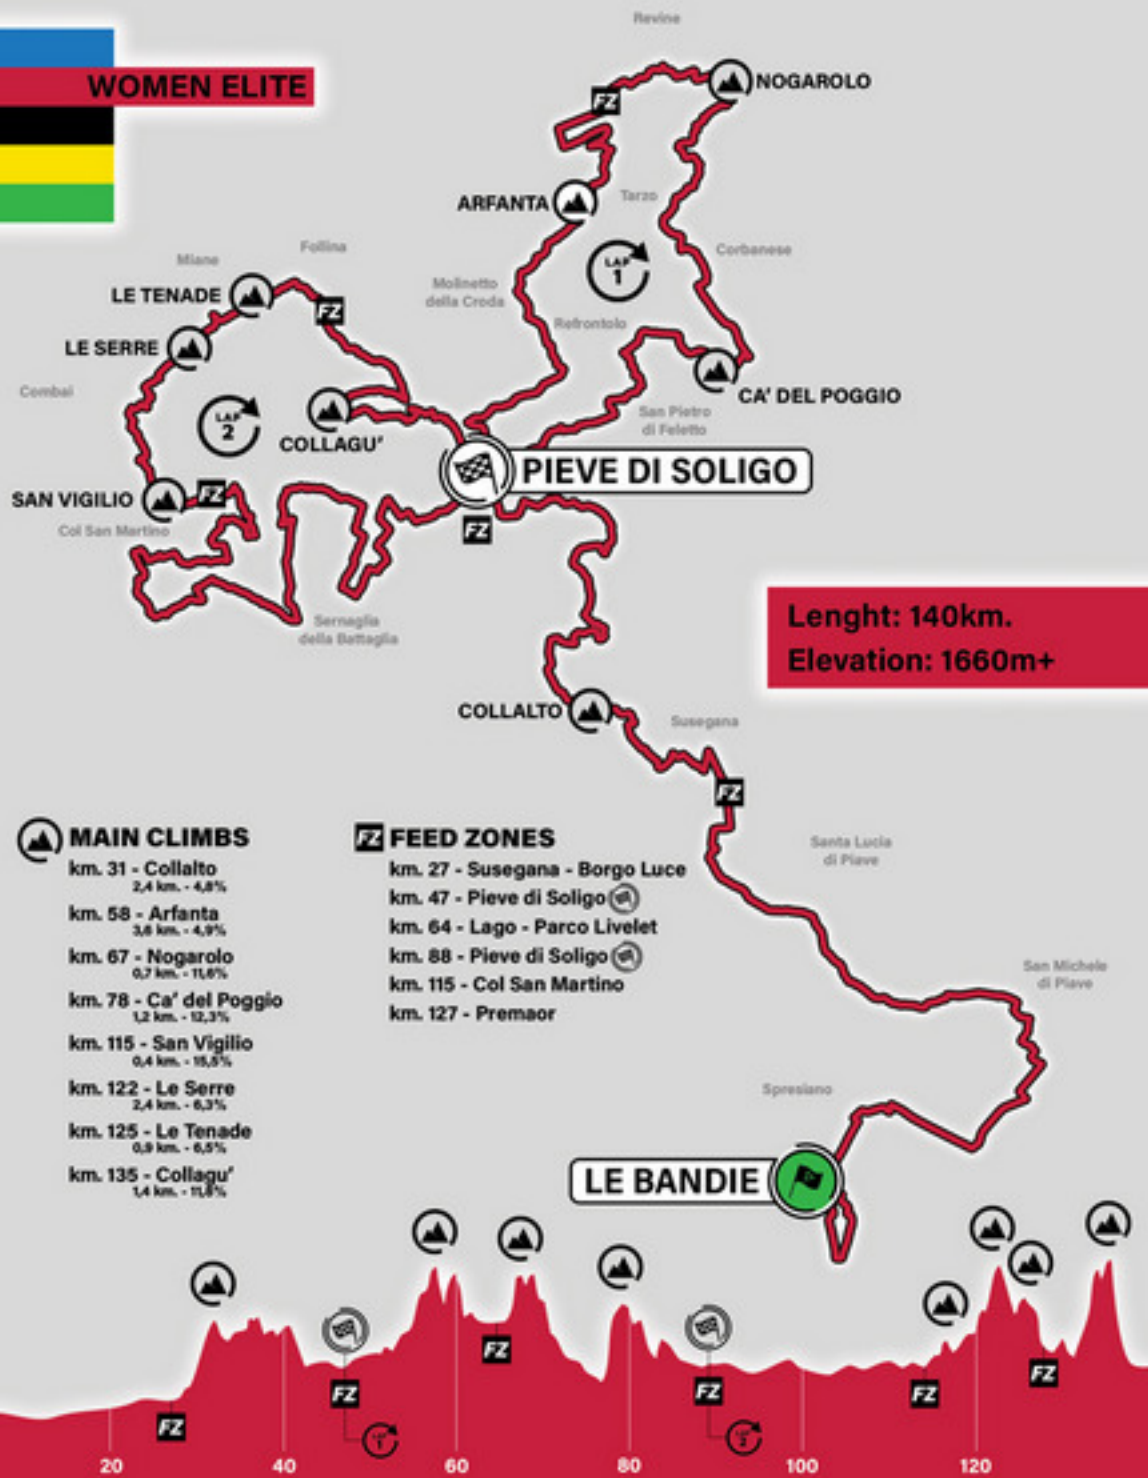

WOMEN ELITE

MEN 66+ / WOMEN 50+

MEN ELITE
